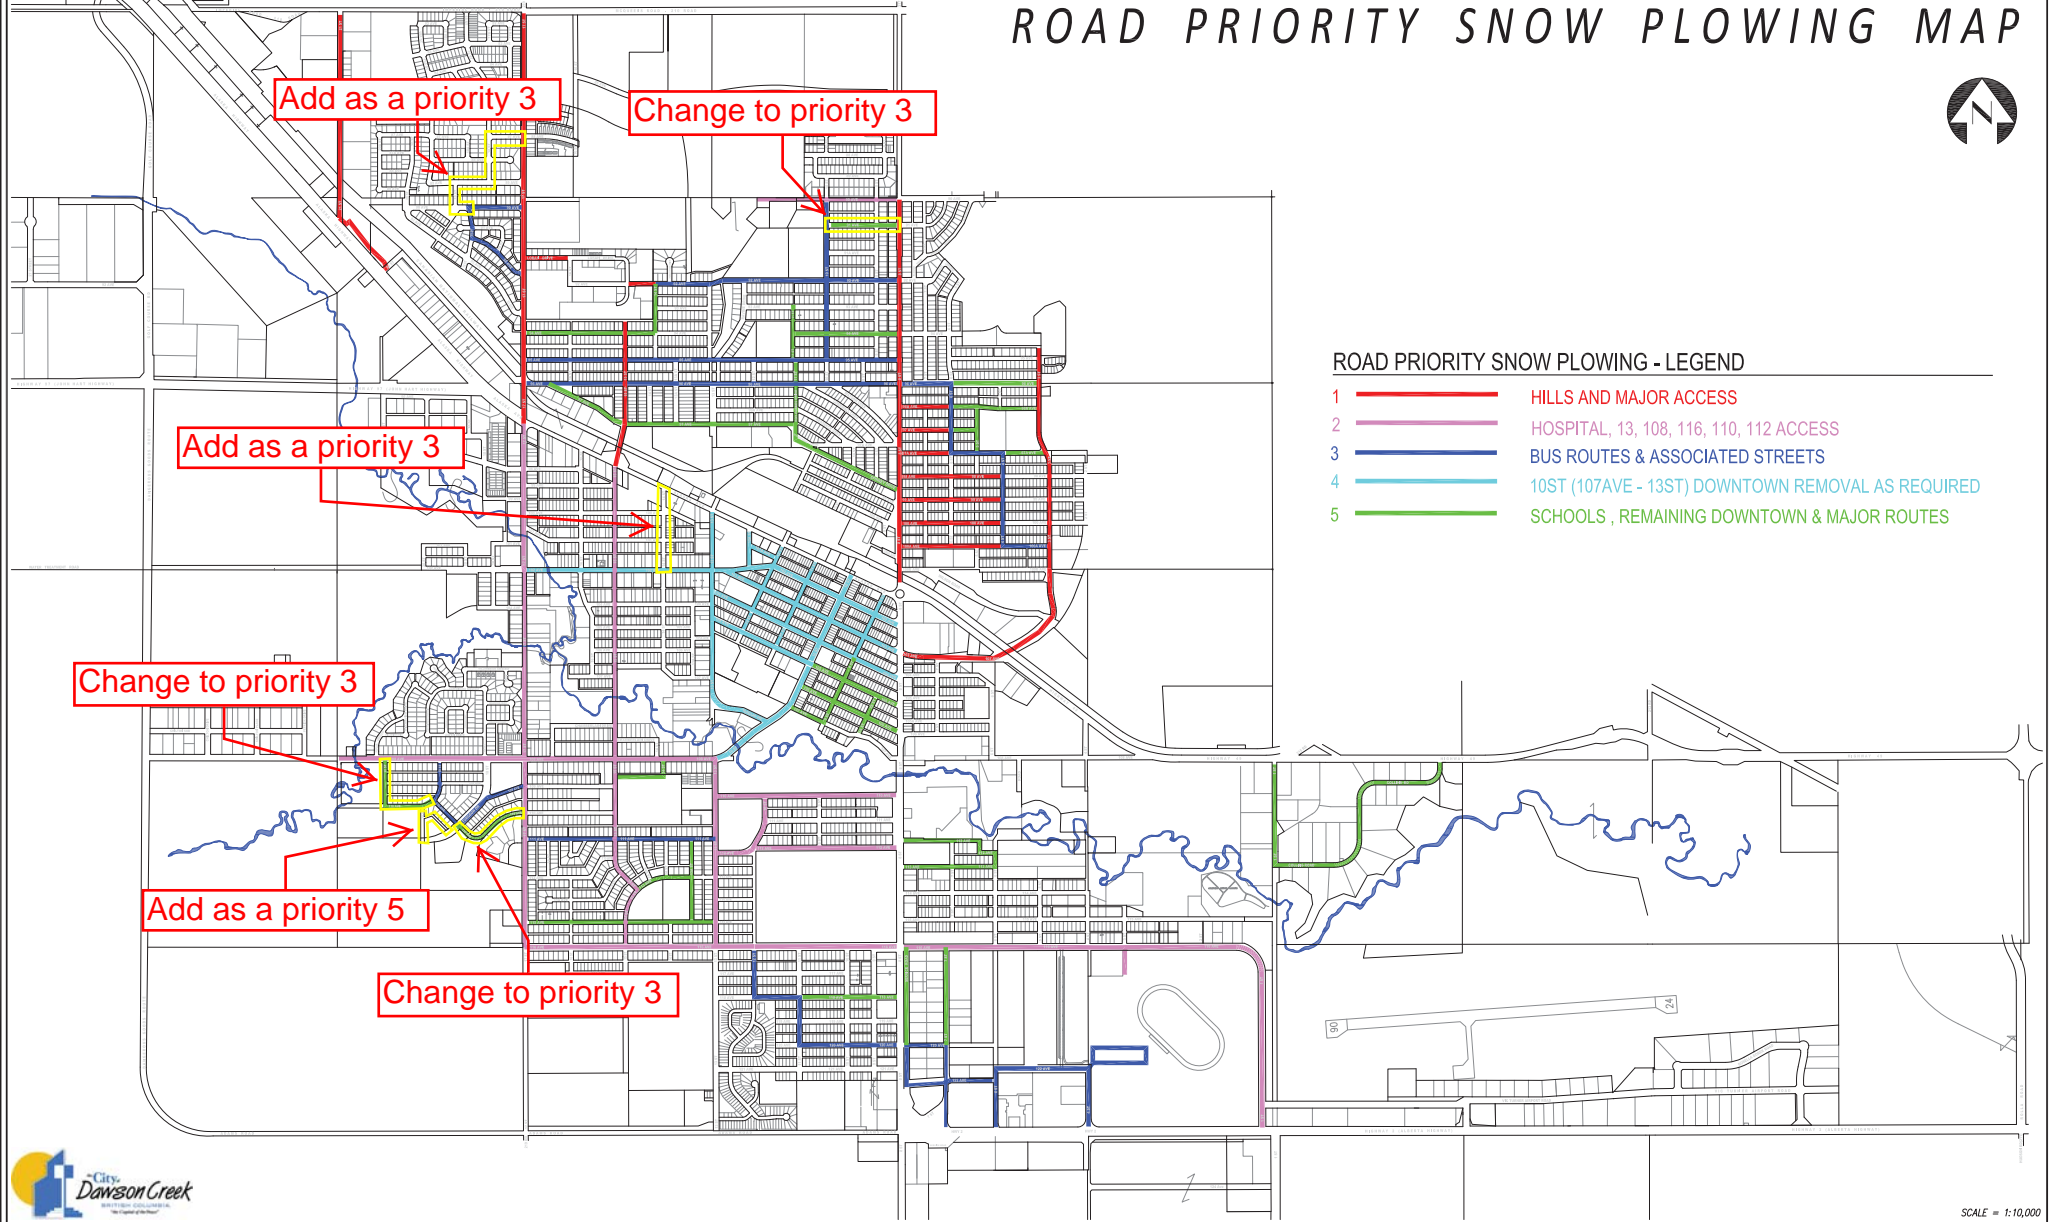

THE CITY OF DAWSON CREEK

ROAD PRIORITY SNOW PLOWING MAP

ROAD PRIORITY SNOW PLOWING - LEGEND

- 1 ——— HILLS AND MAJOR ACCESS
- 2 ——— HOSPITAL, 13, 108, 116, 110, 112 ACCESS
- 3 ——— BUS ROUTES & ASSOCIATED STREETS
- 4 ——— 10ST (107AVE - 13ST) DOWNTOWN REMOVAL AS REQUIRED
- 5 ——— SCHOOLS, REMAINING DOWNTOWN & MAJOR ROUTES

SCALE = 1:10,000