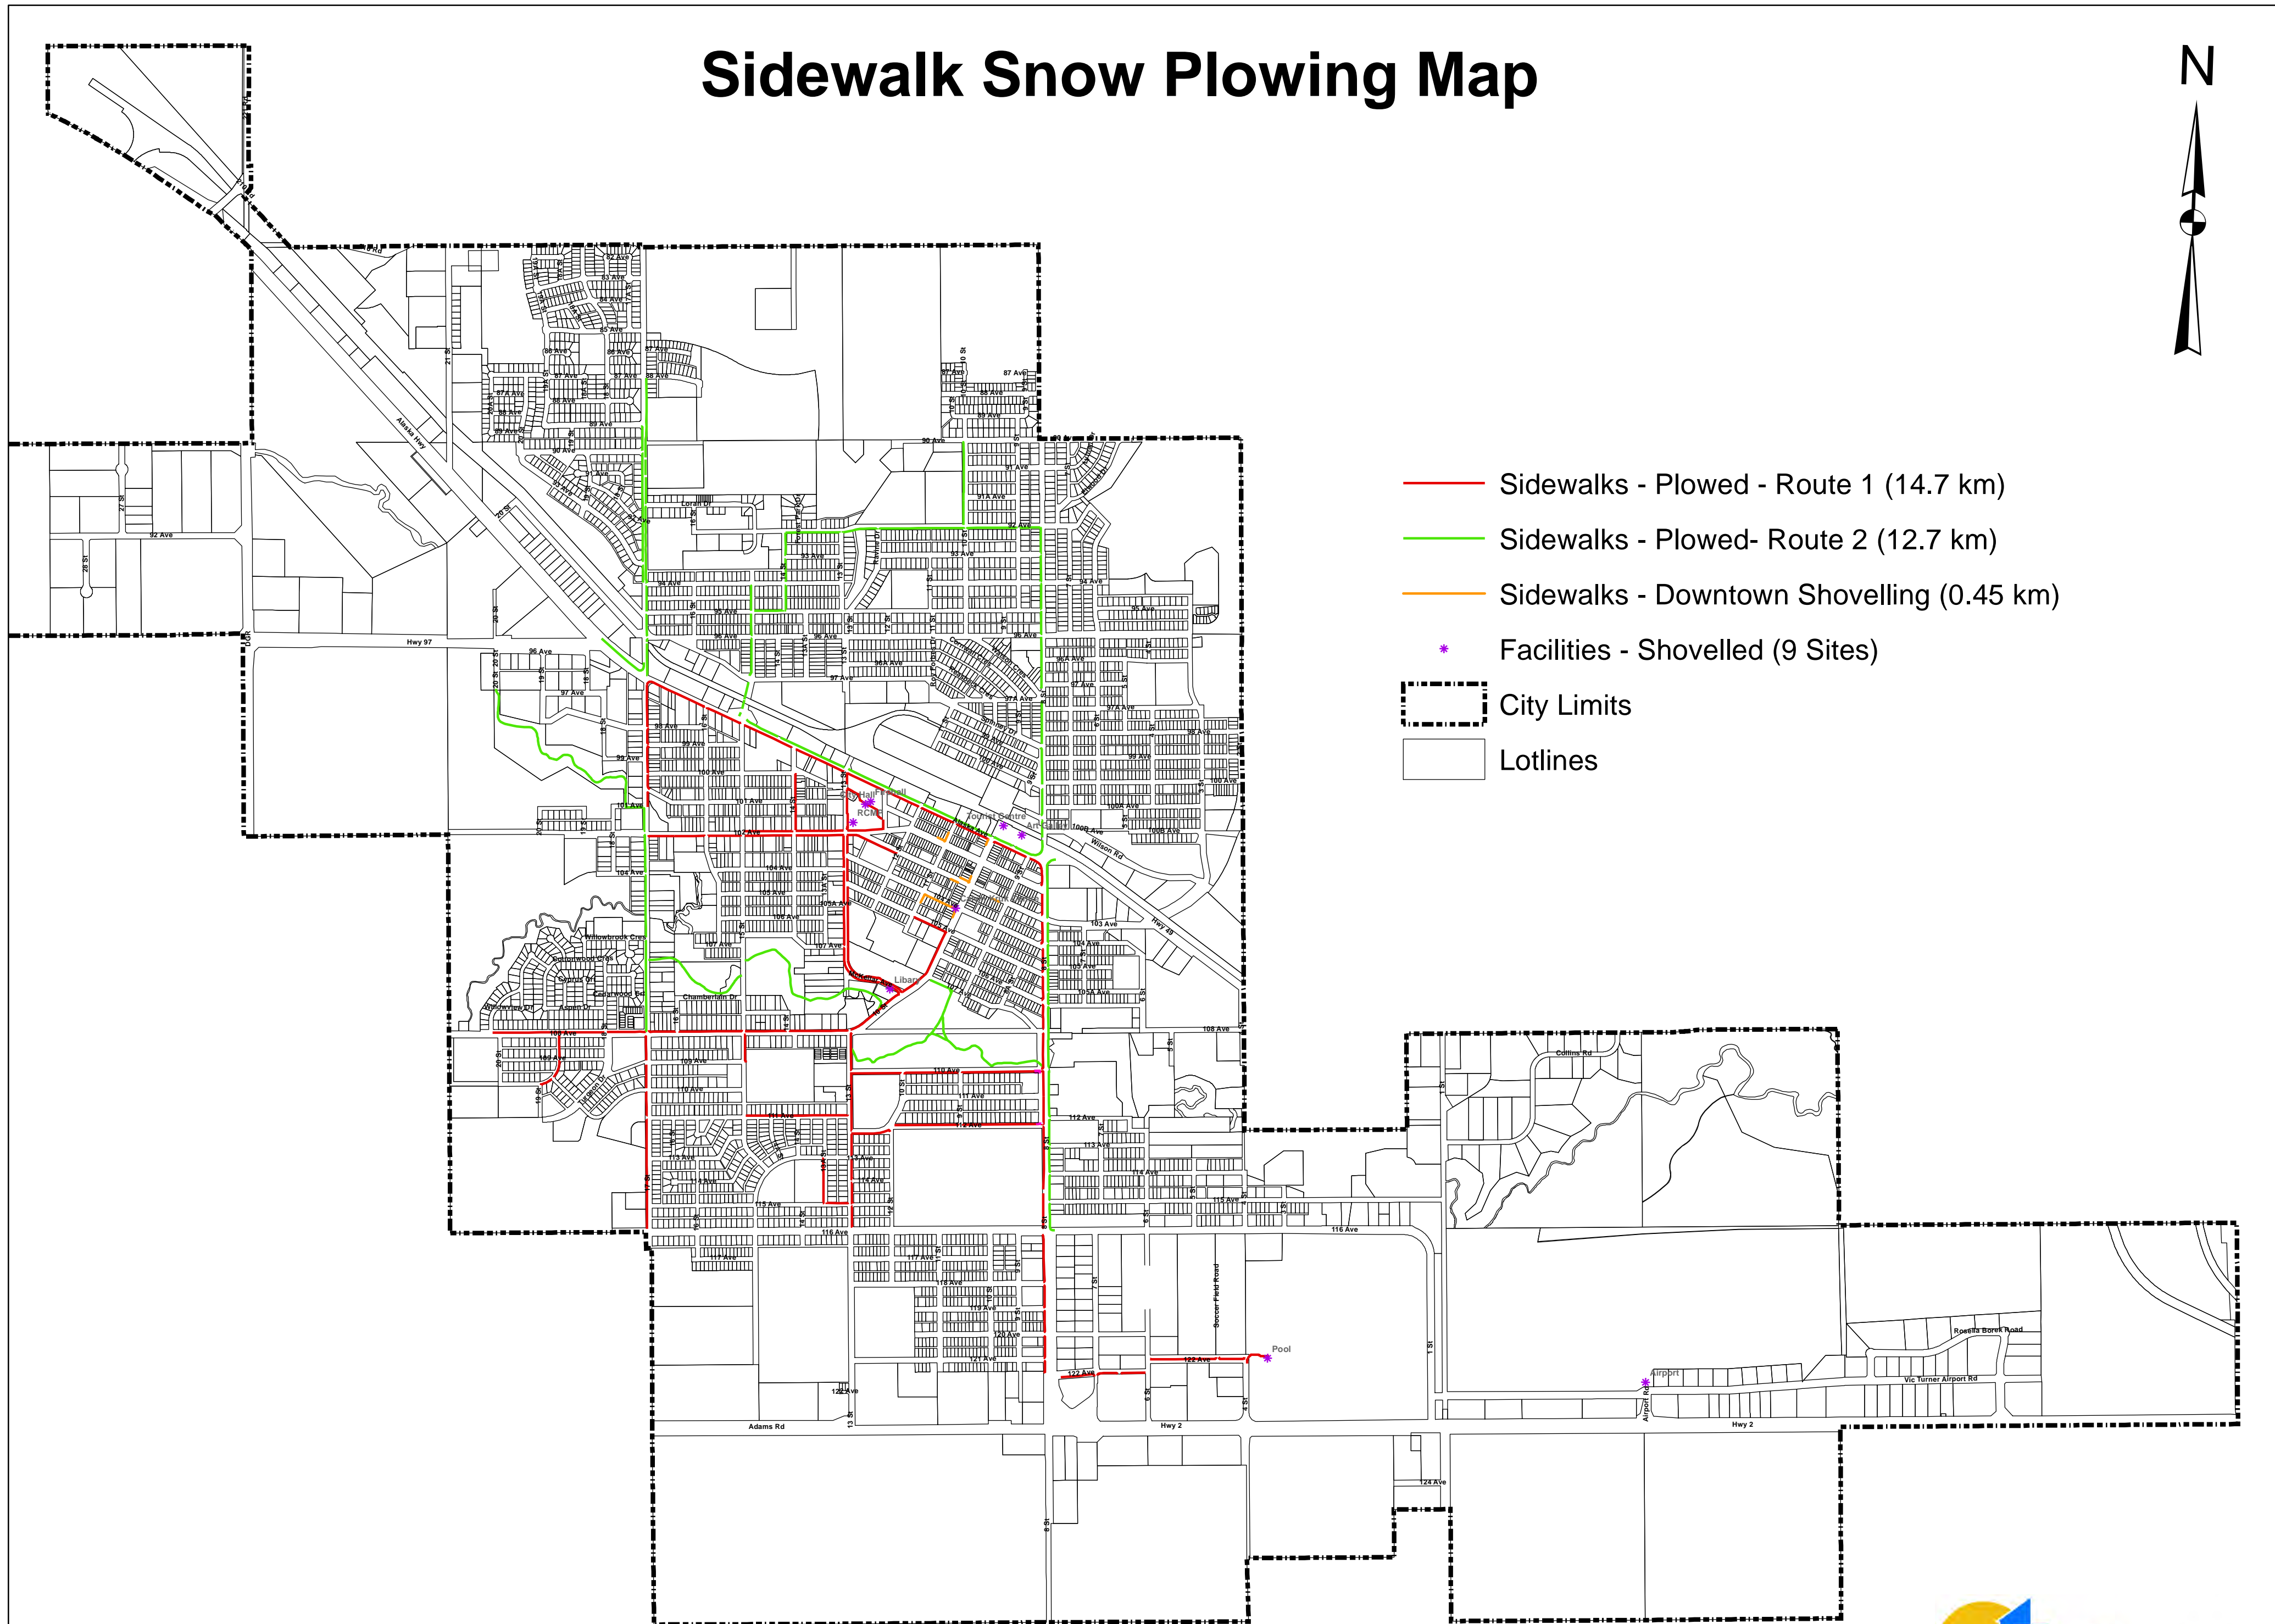

Sidewalk Snow Plowing Map

-  Sidewalks - Plowed - Route 1 (14.7 km)
-  Sidewalks - Plowed- Route 2 (12.7 km)
-  Sidewalks - Downtown Shovelling (0.45 km)
-  Facilities - Shovelled (9 Sites)
-  City Limits
-  Lotlines