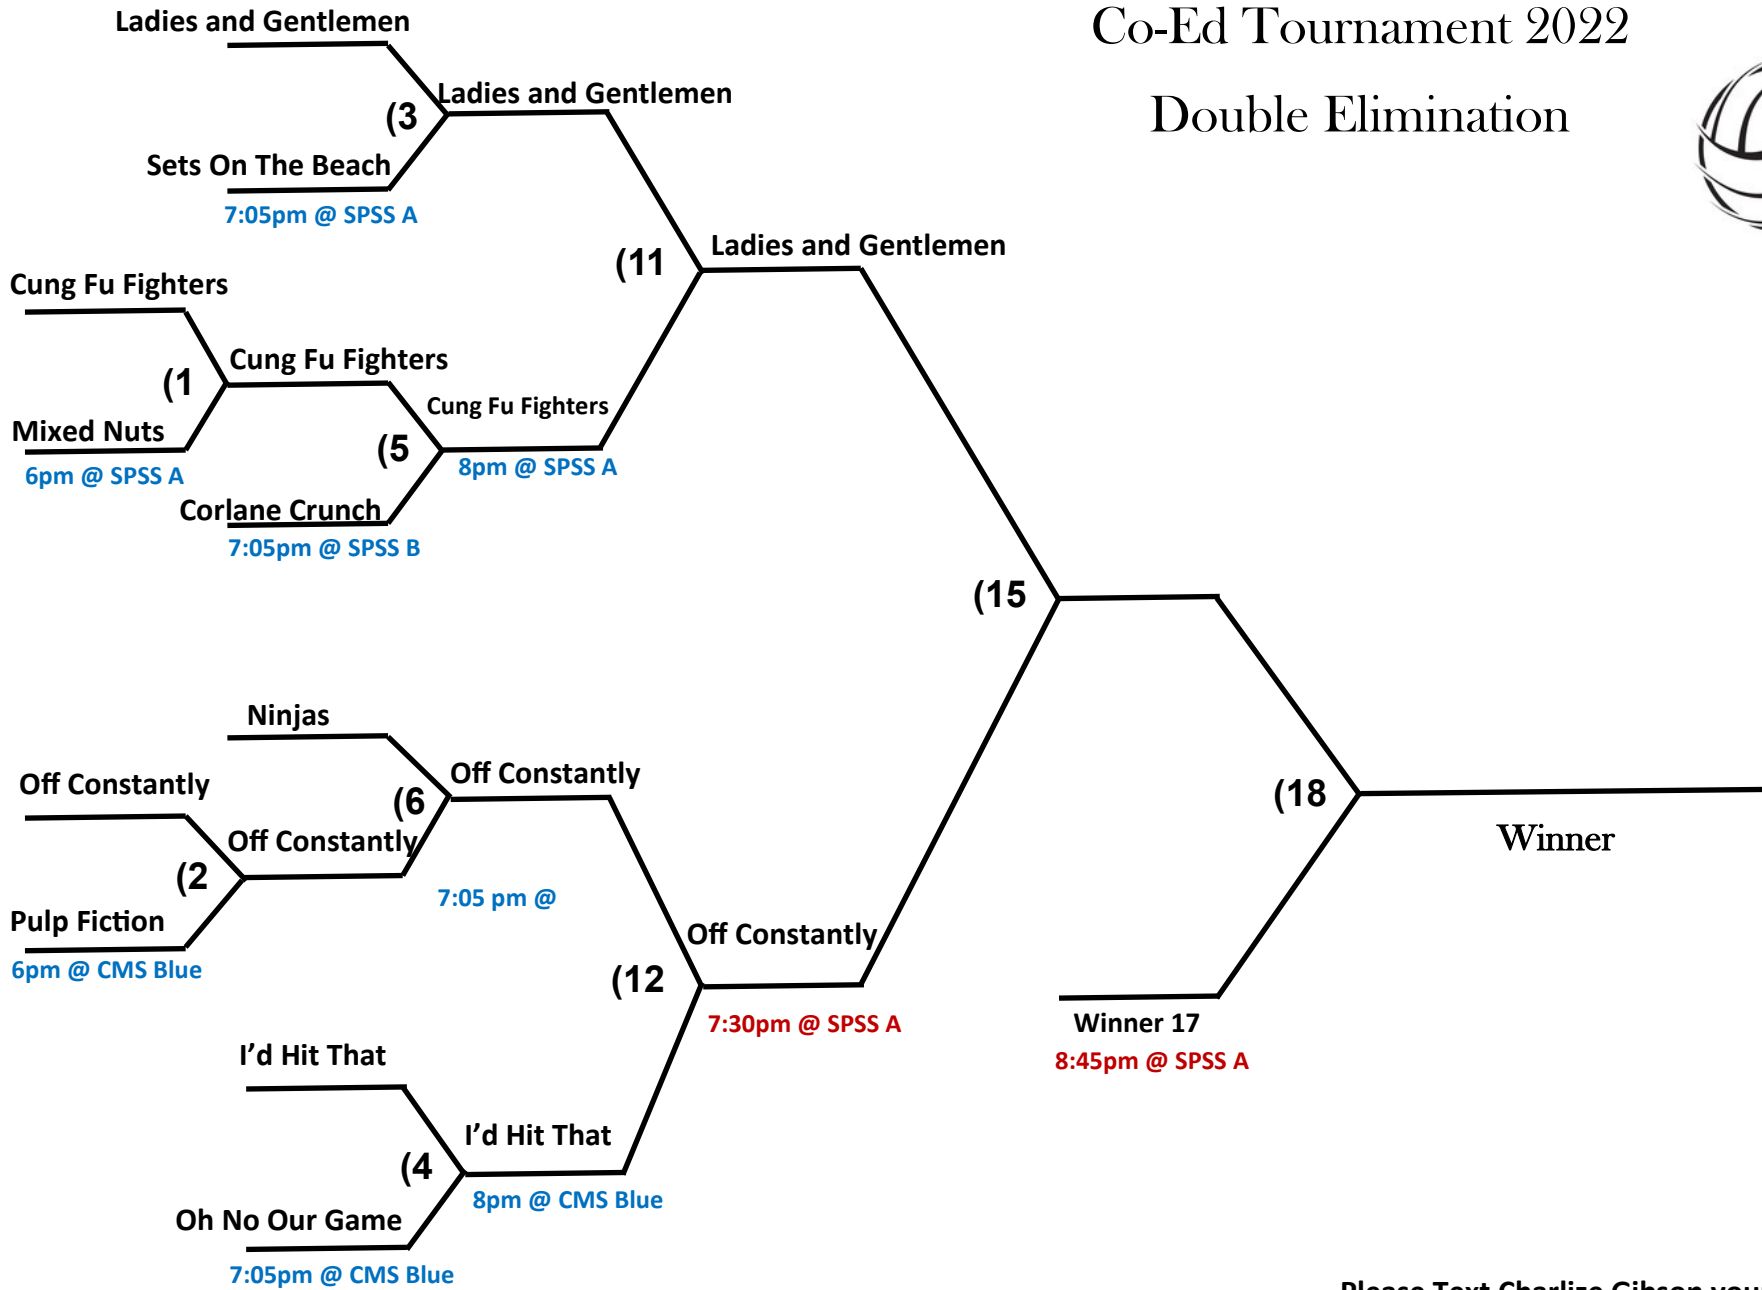

# Co-Ed Tournament 2022

## Double Elimination

Please Text Charlize Gibson your scores at the end of each game, 250-467-3971